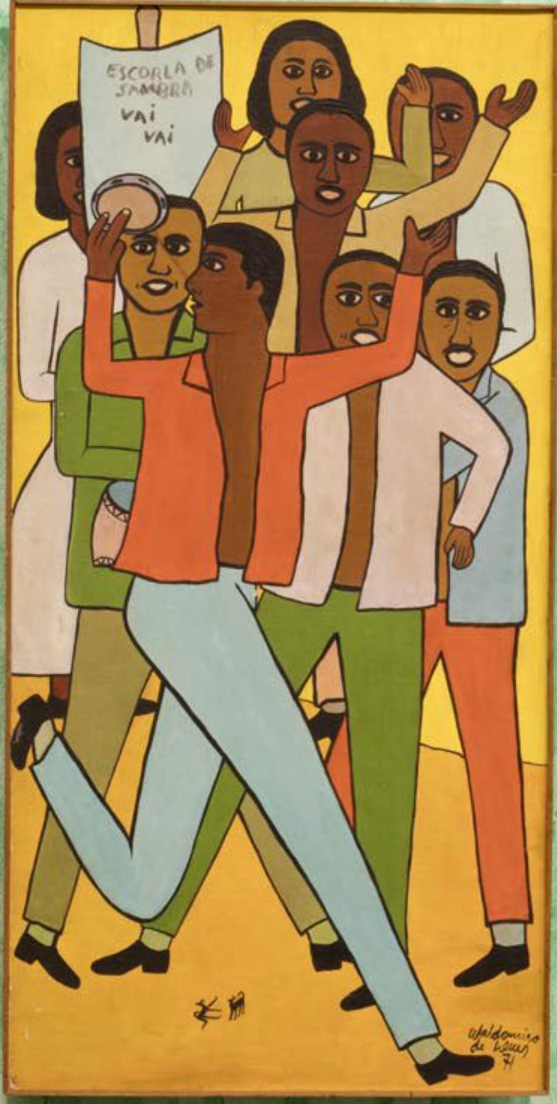

ELVA DE LEÓN CHALCO
ARGENTINO VERA
ARGENTINO BATISTA DE PRATAS
ARGENTINO BATISTA DE PRATAS

Several small, rectangular labels or captions are placed next to the artwork, providing information about the pieces.

Several small, rectangular labels or captions are placed next to the artwork, providing information about the pieces.

Informational text block on the left wall.

BRAGA
 1910-1980

RONALDO VELOSO DE MELLO
 1930-1980

Noite de Inverno, 1952
1952, 100 x 140 cm
Museu de Arte Moderna de São Paulo

MAGDA HITTARÁIS

Quem é do Lago, 1970
1970, 100 x 140 cm
Museu de Arte Moderna de São Paulo

A VERDETTI
 PAULO TELLES DE MELLO
 1911-1987